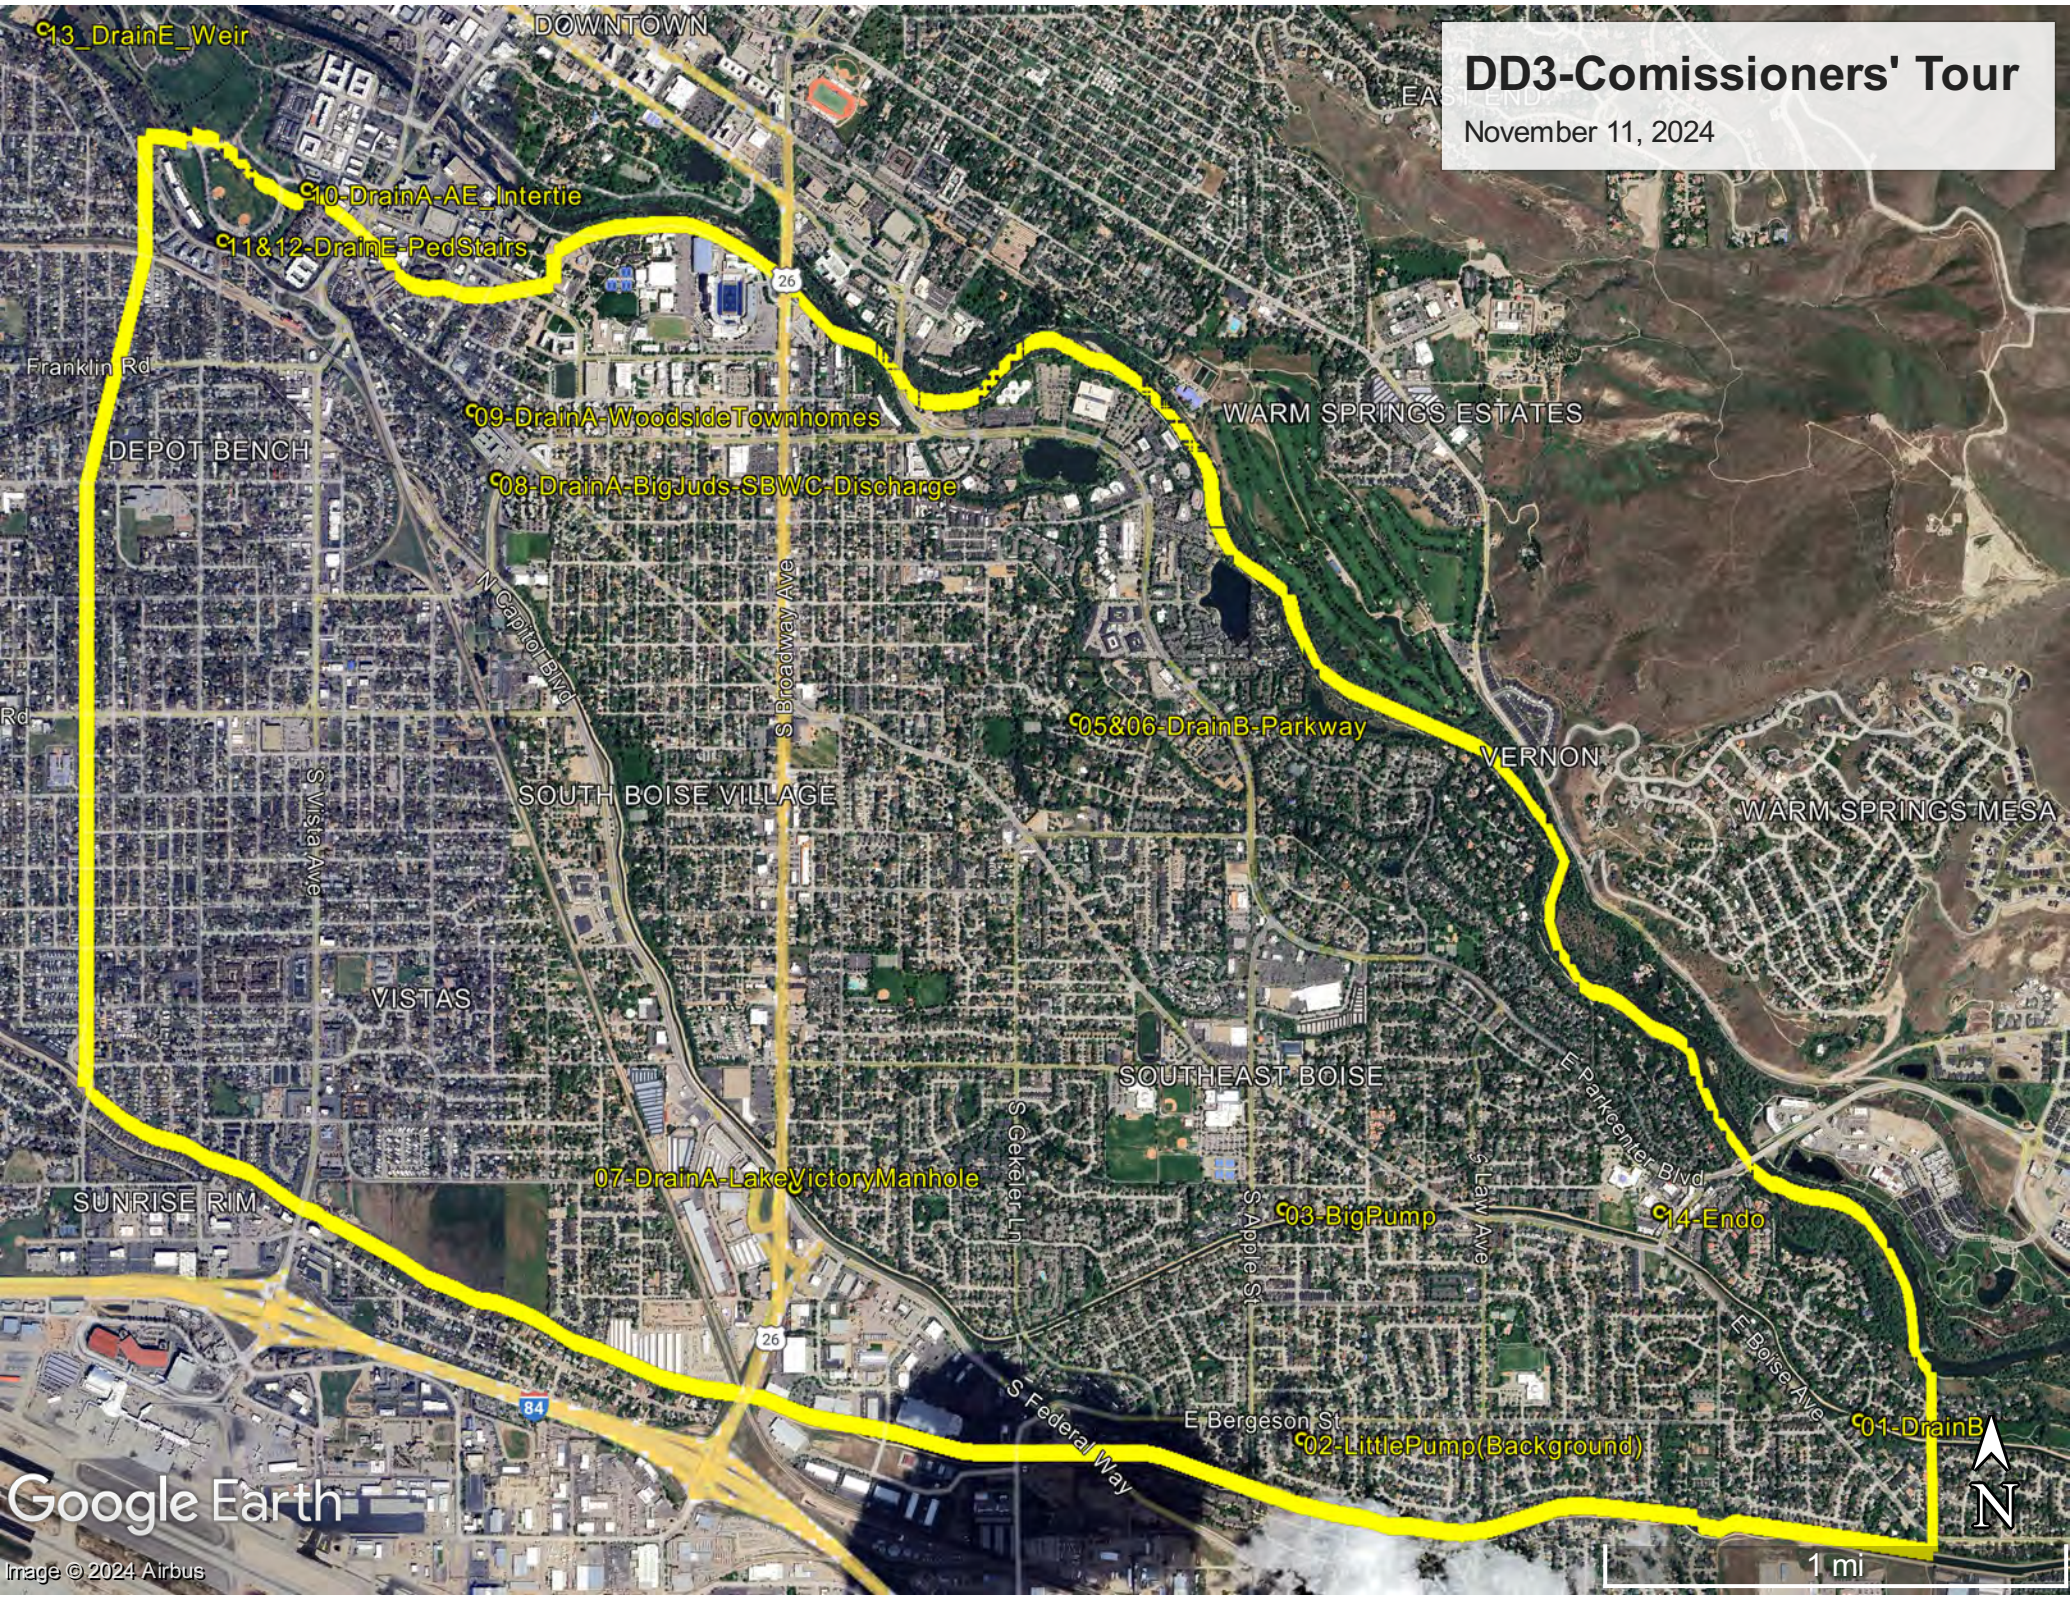

DD3-Commissioners' Tour

November 11, 2024

Google Earth

Imagery © 2024 Airbus

1 mi

DD3-BoardDrainTour-11Nov24_01-DrainB1

DD3-BoardDrainTour-11Nov24_02-LittlePump(Background)

DD3-BoardDrainTour-11Nov24_03-BigPump

DD3-BoardDrainTour-11Nov24_05-DrainB-BelowParkway

DD3-BoardDrainTour-11Nov24_06-DrainB

DD3-BoardDrainTour-11Nov24_07-DrainA-LakeVictoryManhole

DD3-BoardDrainTour-11Nov24_08-DrainA-BigJuds-SBWC-Discharge

DD3-BoardDrainTour-11Nov24_09-DrainA-WoodsideTownhomes

DD3-BoardDrainTour-11Nov24_10-DrainA-AE_Intertie

DD3-BoardDrainTour-11Nov24_11-DrainE-PedStairs

DD3-BoardDrainTour-11Nov24_12-DrainE-PedStair

DD3-BoardDrainTour-11Nov24_13-DrainE_Weir